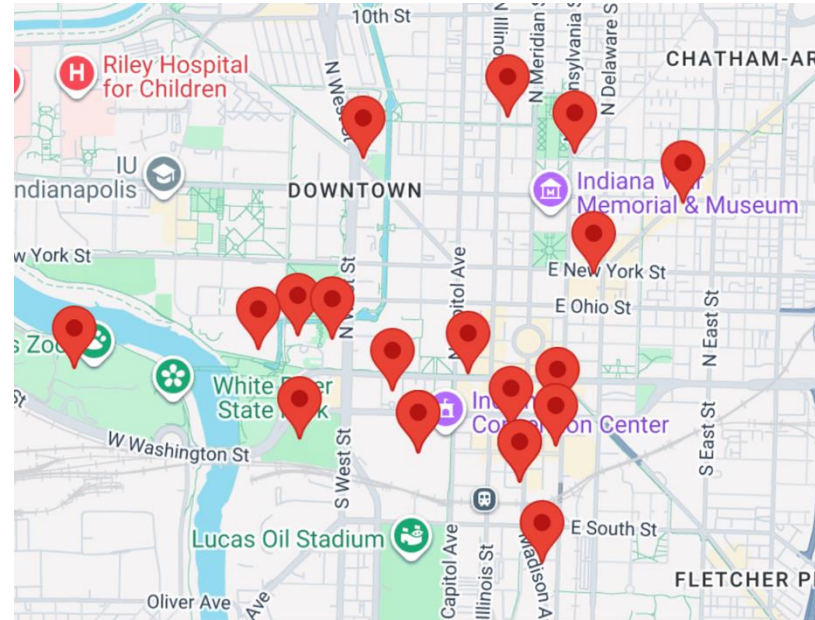

Show Your Badge Program

Exclusive Deals for WWETT Attendees in Indy

Sign up the free Show Us Your Badge program to receive discounts and special offers at Indianapolis restaurants museums, and more.

SHOW US YOUR BADGE

Show Us Your Badge Pass

- Mobile exclusive
- Instantly delivered via text and email, no apps to download
- New deals added regularly
- Save on the best of Indy

FREE

[Add To Cart](#) [Learn More](#)