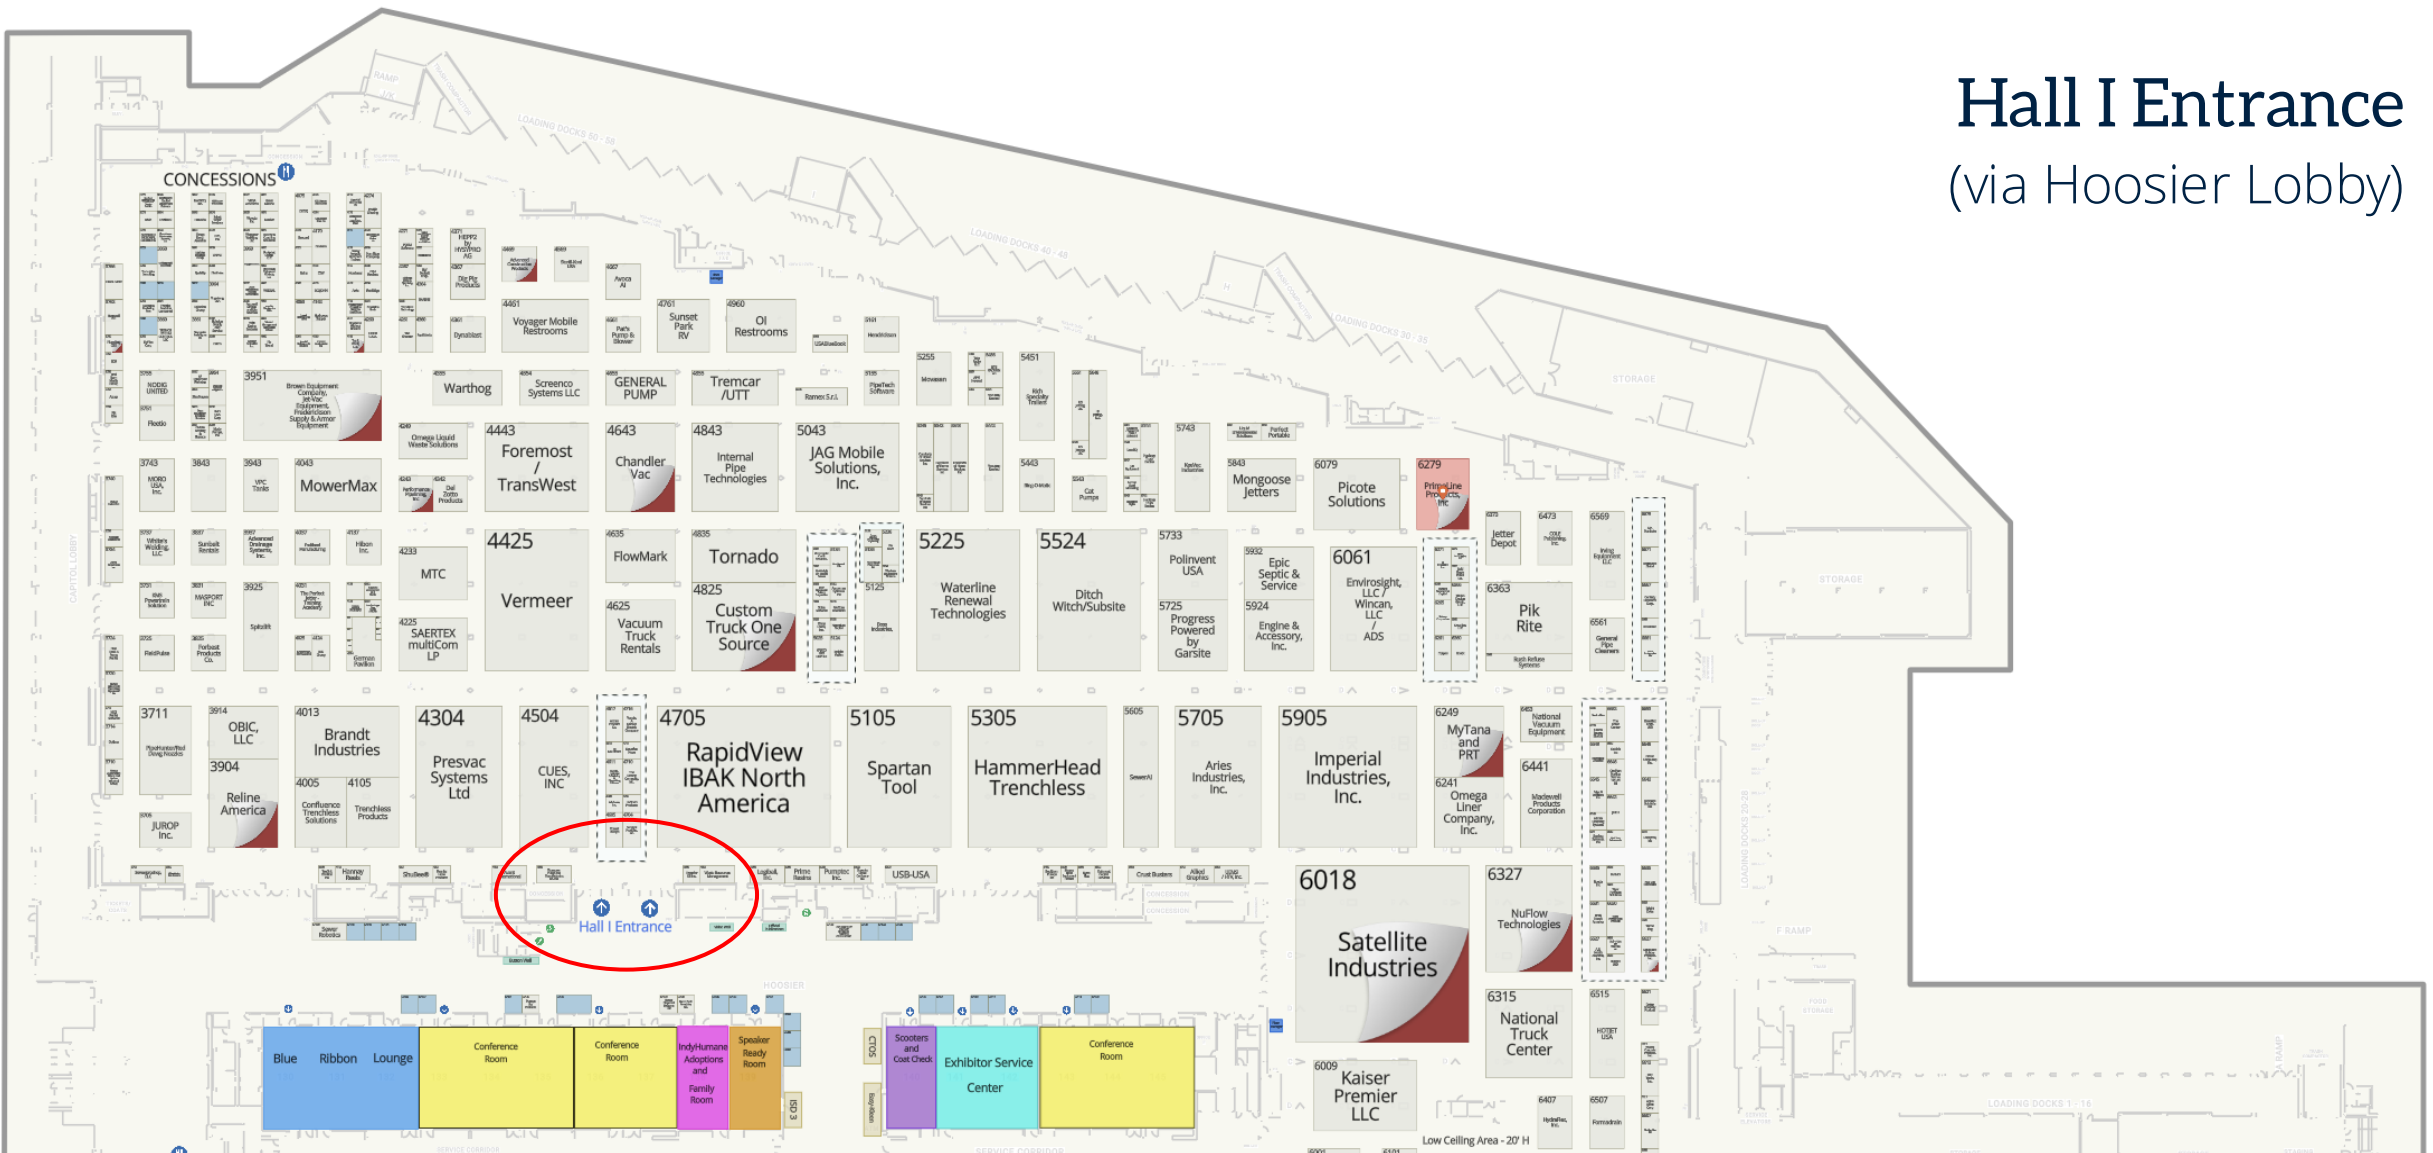

Dates: February 16-19, 2026

Venue: Indiana Convention Center Indianapolis, IN

Badge Pick up: Room 104 (Wabash East Lobby) and Hall C Entrance

Exhibit Hall: February 17-19

Conference: February 16-19

Hours:

February 17	9:00am - 5:00pm
February 18	9:00am - 5:00pm
February 19	9:00am - 1:00pm

Hours:

February 16	9:00am - 5:30pm
February 17	10:30am - 5:00pm
February 18	8:30am - 4:00pm
February 19	8:00am - 12:00pm

Indiana Convention Center Parking

 **When:** February 15-19, 2026

 **Event location:** Indianapolis Convention Center

 **Our parking lots available for this event:**

- 917 S. KENWOOD AVE - Standard-sized vehicles
- 432 S MISSOURI ST - Standard-sized vehicles
- 603 E WASHINGTON ST - Oversized vehicles

 **Parking Passes Available:**

- Single-day passes by vehicle type
- 5, 4 & 3 day passes by vehicle type

Show Floor Plan

Hall I Entrance (via Hoosier Lobby)

Hall C Entrance
(via Wabash West Lobby)

Education

- All 60- & 90-minute sessions included with **Full Education Pass** (*workshops for additional fee*)
- Upgrade your pass online or at Registration & Badge Pickup area onsite
- Accreditation available through **40+ agencies** (*see website for details and submission guidelines*)
- You will receive a Certificate of Completion for any sessions you scan into
- Build your itinerary, download handouts, and rate sessions in the **mobile app/My Show Planner**
- **Handouts now available** – in the mobile app or online
- [Link to agenda](#)