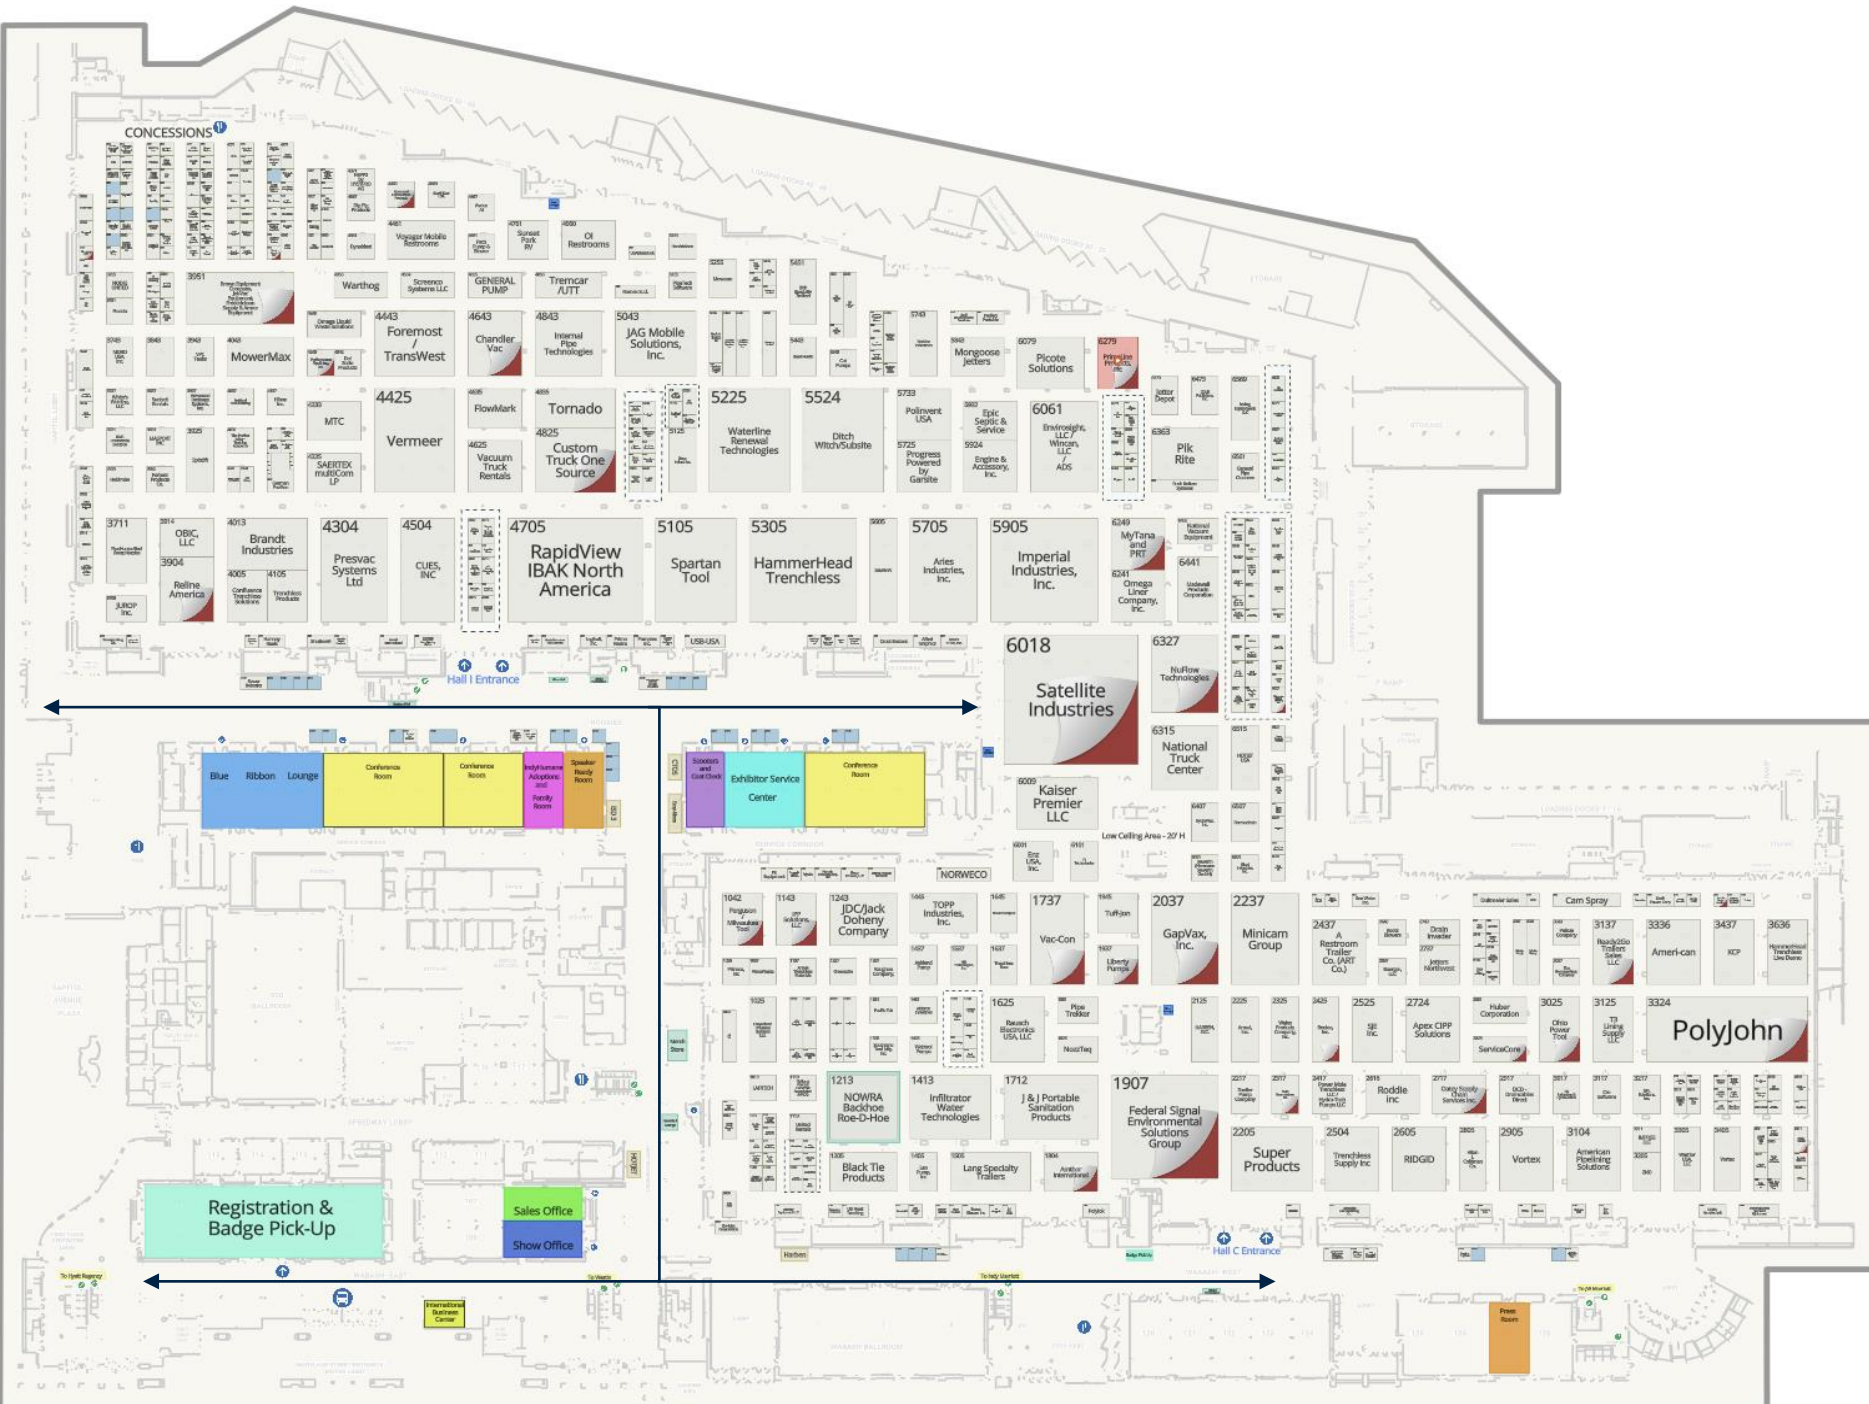

Dates: February 16-19, 2026

Venue: Indiana Convention Center Indianapolis, IN

Badge Pick up: Room 104 (Wabash East Lobby) and Hall C Entrance

Exhibit Hall: February 17-19

Conference: February 16-19

Hours:

February 17	9:00am - 5:00pm
February 18	9:00am - 5:00pm
February 19	9:00am - 1:00pm

Hours:

February 16	9:00am - 5:30pm
February 17	10:30am - 5:00pm
February 18	8:30am - 4:00pm
February 19	8:00am - 12:00pm

Indiana Convention Center Parking

 **When:** February 15-19, 2026

 **Event location:** Indianapolis Convention Center

- Single-day passes by vehicle type
- 5, 4 & 3 day passes by vehicle type

Show Floor Plan

Hall I Entrance (via Hoosier Lobby)

Hall C Entrance
(via Wabash West Lobby)

Education

- All 60- & 90-minute sessions included with **Full Education Pass** (*workshops for additional fee*)
- Upgrade your pass online or at Registration & Badge Pickup area onsite
- Accreditation available through **40+ agencies** (*see website for details and submission guidelines*)
- You will receive a Certificate of Completion for any sessions you scan into
- Build your itinerary, download handouts, and rate sessions in the **mobile app/My Show Planner**
- **Handouts now available** – in the mobile app or online
- [Link to agenda](#)

Varying Hours

Room 130

Merchandise Store

Monday to Thursday

Varying Hours

Crossroads Corridor

**For CONFERENCE + LOUNGE badge holders*

Show Features